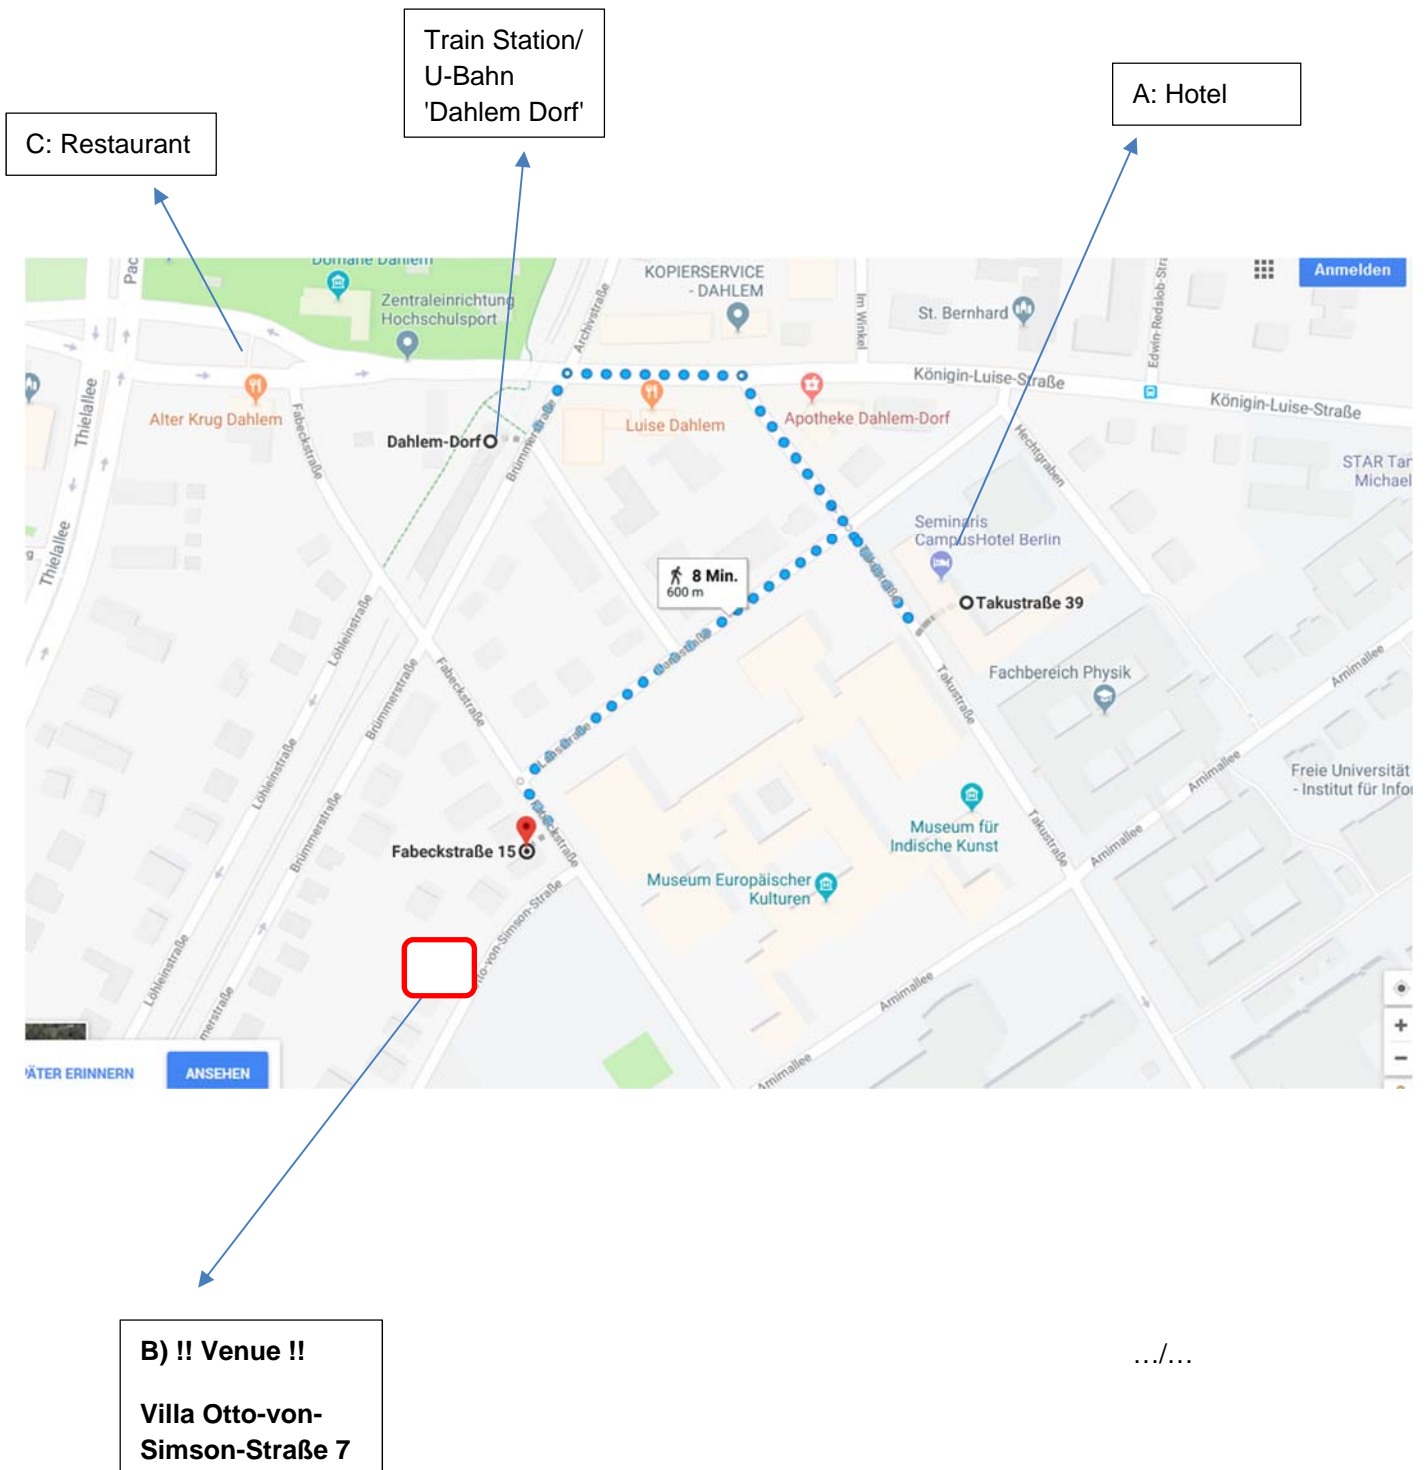

B) Venue:

Approx. seven min walking distance from the hotel (after leaving the hotel turn right and then left into Lansstraße, turn left into Fabeckstraße and then the first right into Otto-von-Simson-Straße)

.../...

Directions

- **From Tegel Airport**

Bus 109 or X9 to subway stop Jakob-Kaiser-Platz, change to the subway U7 line direction Rudow to Fehrbelliner Platz, change to the U3 direction Krumme Lanke to Dahlem Dorf; please leave the platform at the end of the train; travel time ca. 40 min.

- **From Schönefeld Airport**

Bus X 7 direction underground station 'Rudow', change to subway U7 line direction Rathaus Spandau to Fehrbelliner Platz, change to the U3 direction Krumme Lanke to Dahlem Dorf; please leave the platform at the end of the train; travel time ca. 1 h 15 min.